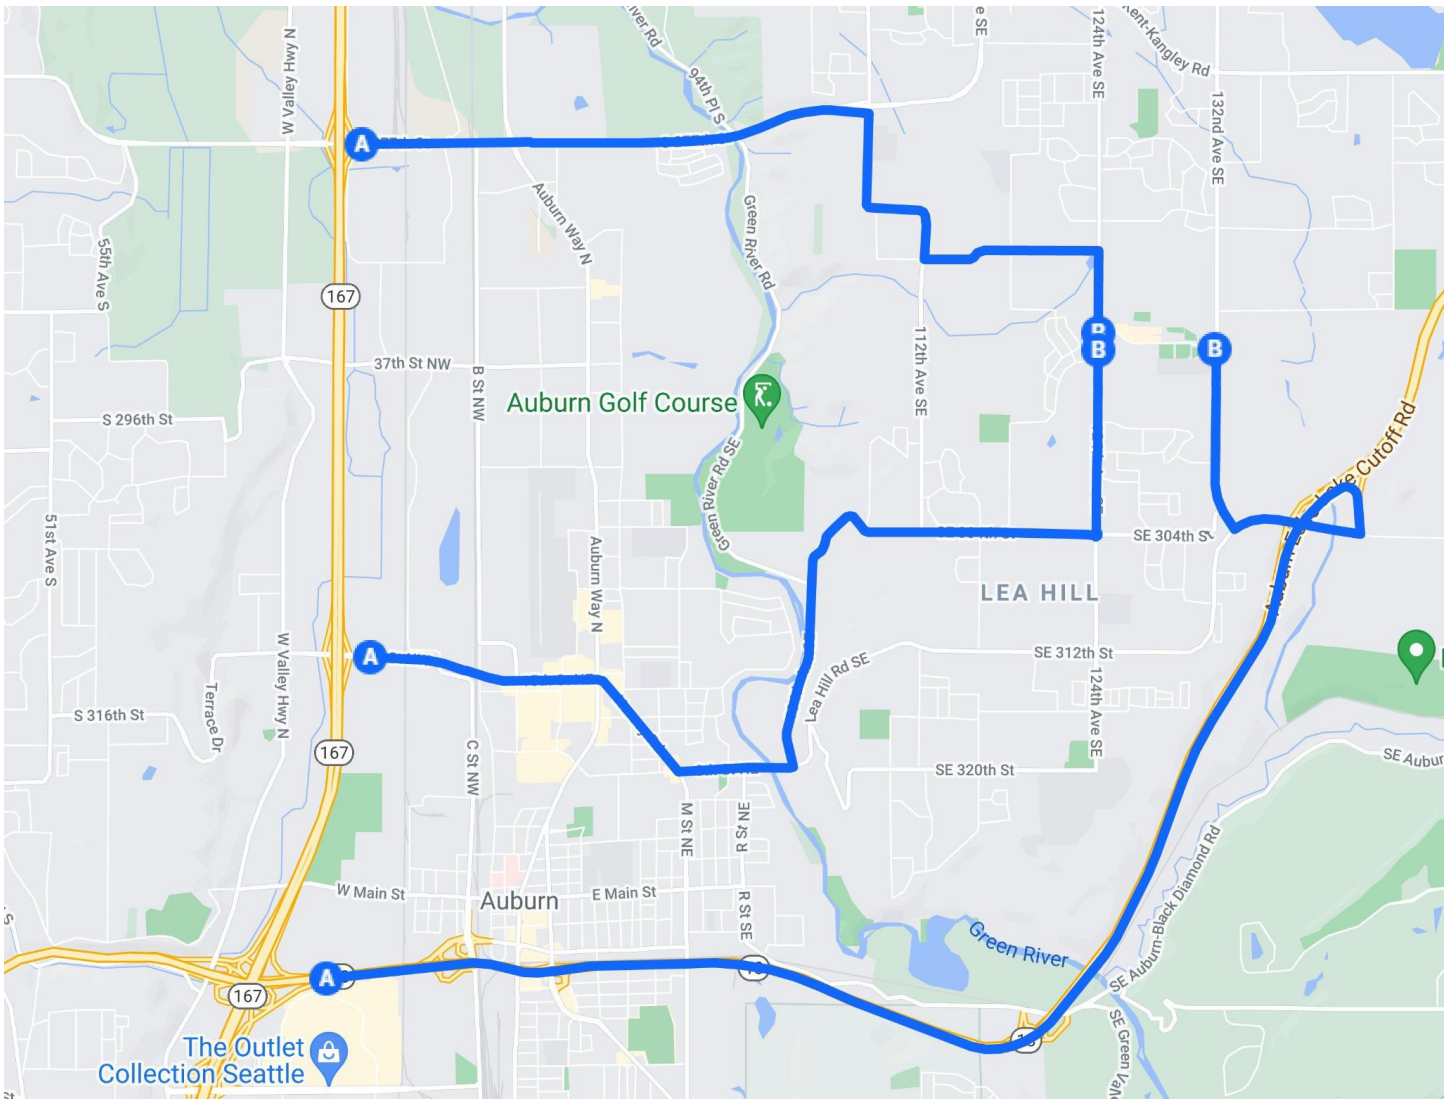

FWC Rehearsal Directions  
Auburn Mountainview High School  
28900 124th Ave SE, Auburn, WA 98092

<https://goo.gl/maps/6hH4TTmuUDCJRwSA>

There are two entrances to AMHS.  
West Entrance is from 124th Ave. SE  
East Entrance is from 132nd Ave SE

## **DIRECTIONS**

**There are several ways to get to AMHS**

### **From HWY 167 (coming from the north)**

- Head east on S 277th St toward 72nd Ave S
- Take the ramp to 108th Ave SE
- Turn right onto 108th Ave SE
- Continue onto SE 281st St
- SE 281st St turns slightly right and becomes 112th Ave SE
- Turn left onto SE 284th St
- Turn right onto 124th Ave SE

### **From HWY 167 & 15th St. NW**

- Head east on 15th St NW
- Continue onto Harvey Rd
- Turn left onto 8th St NE
- Continue onto SE 320th St
- Turn left onto 104th Ave SE
- Continue onto SE 304th Way
- At the traffic circle, take the 3rd exit onto 124th Ave SE